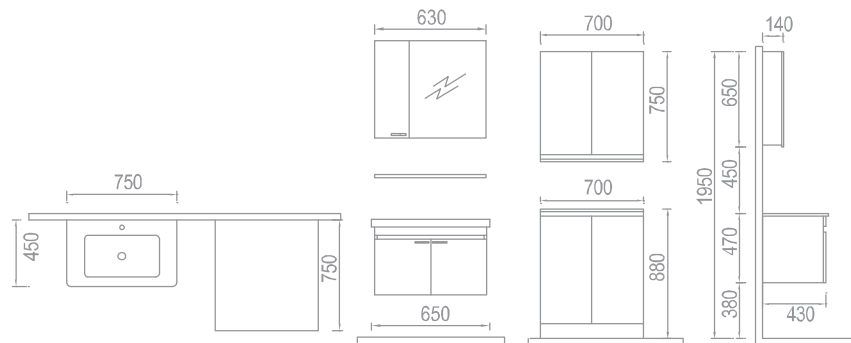

Beyaz
White

torez 65