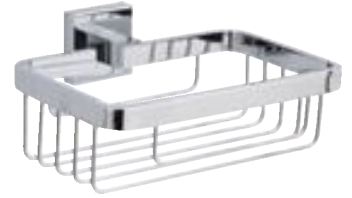

74103
Süngerlik / Sponge Basket
187x155,5x92,5mm