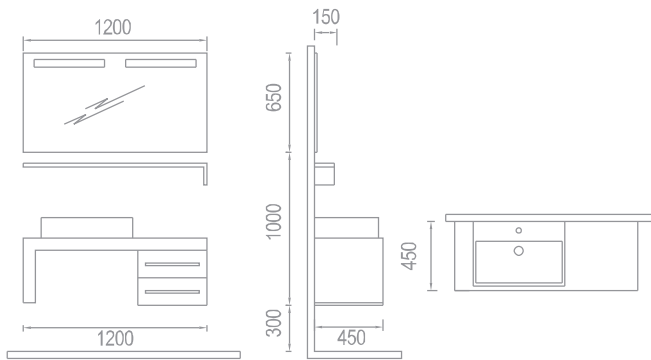

Siyah / A.Ceviz
Black / A. Walnut

Beyaz / A.Ceviz
White / A.Walnut

bergamo 120