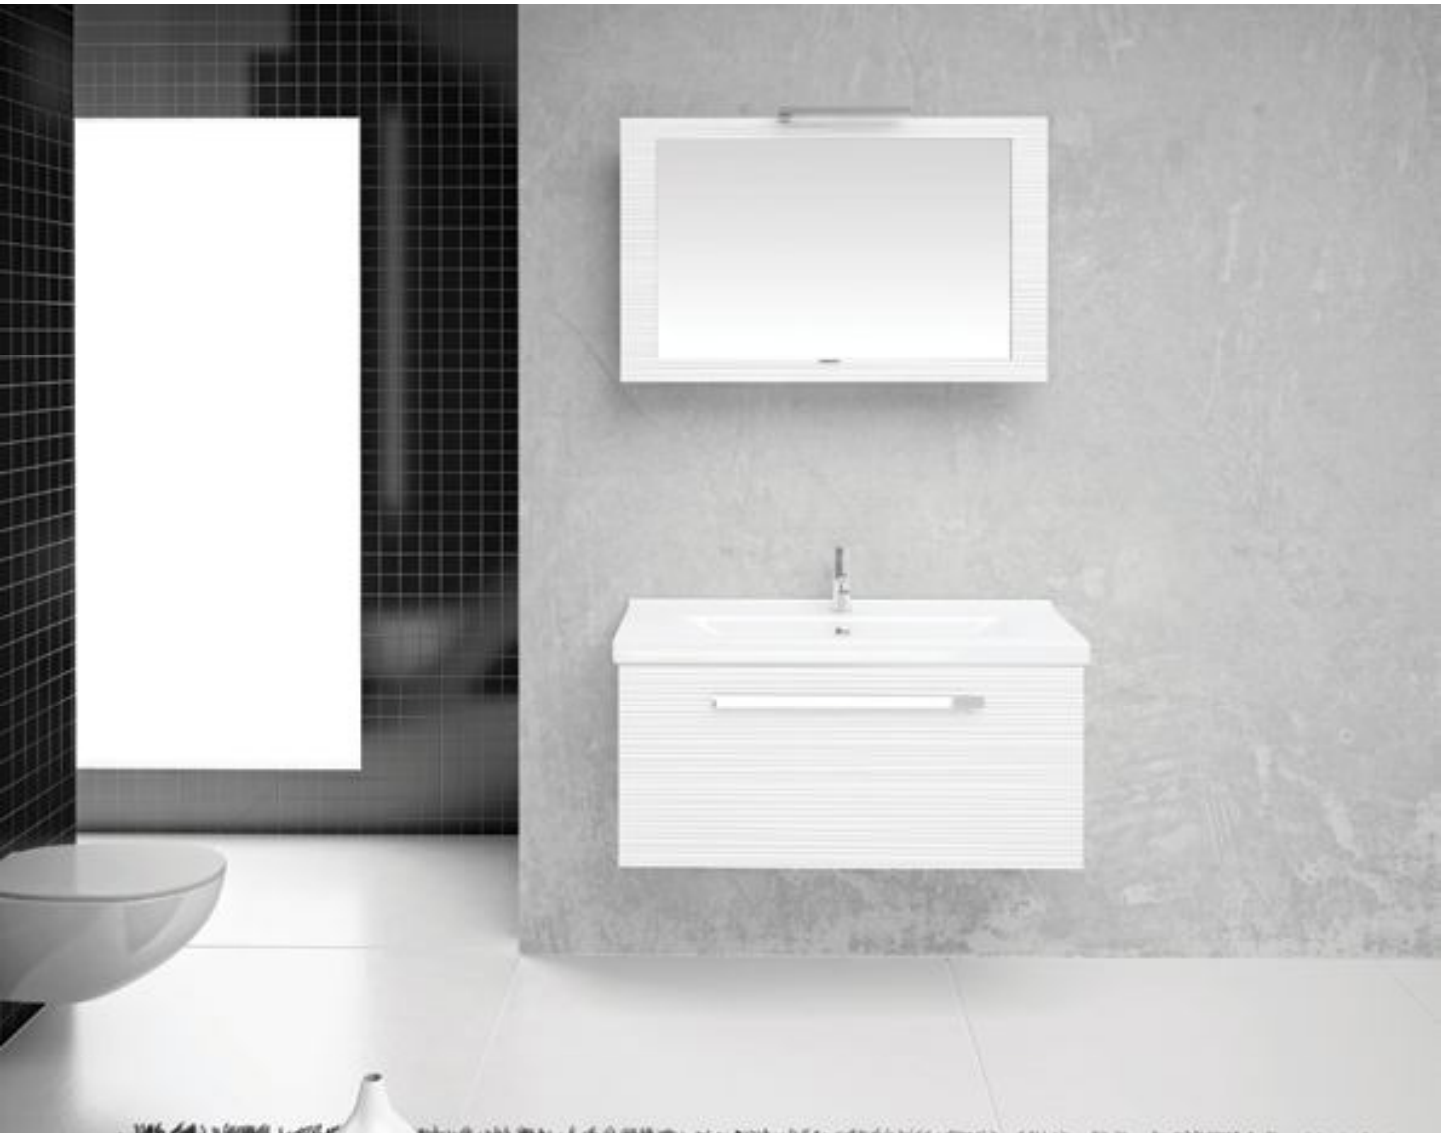

platin series