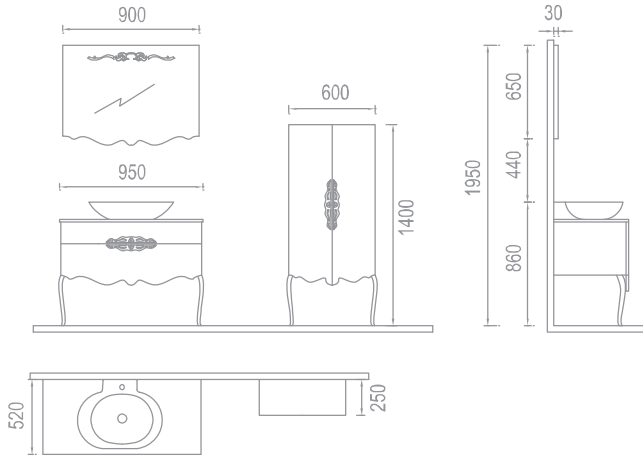

retro series

ihitişam ve lüksün son basamağı

Avantgarde serisinin özel modellerinden olan Rodi cam, lazgaç üzeri seramik lavabonun kullanıldığı çokmodül alt modülden ve aynalı üst modülden oluşuyor. Gövde masif ağaç Mdf üzeri laka, kapaclar Mdf üzeri laka çalısılırlı. Beyaz- Altın, Siyah- Altın renk seçeneçlerinden biri banyonuzu farklılaştıracak.

the last grade of grandeur and luxury

Rodi is one of the special models of avant-garde series and consists in glass ceramic top vanity, a sub-module with drawers and the top-module's mirror. The body is natural wood Mdf lacquered, the doors are Mdf lacquered. One of its colors: White-Gold or Black-Gold will differentiate your bathroom.

rodi