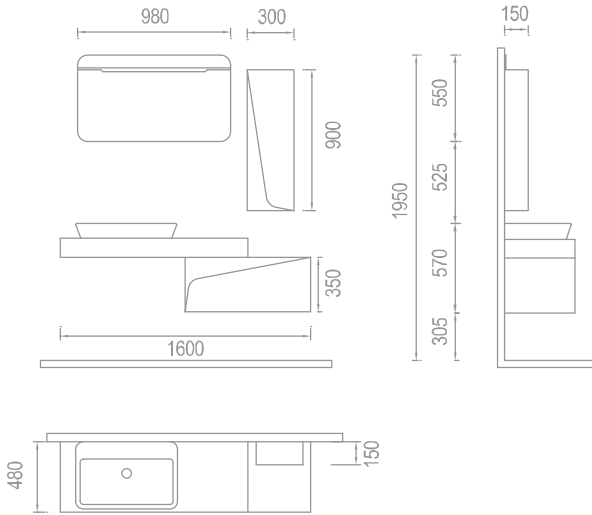

exclusive^{series}

her zaman asil, bir o kadar zarif

Banyo mobilyası banyonuzun dekorasyon tarzını belirler. Stile klasik çizgilerin dışına çıkmak isteyenler için özel bir model. Gövde doğal ahşap kaplama Mdf üzer lake, kapaklar Mdf üzeri lake, All modülde tezgah üzer seramik lavabo, üst modül de ise led aydınlatmalı ayna kullanıldı. Siyah- Amerikan ceviz Beyaz Amerikan ceviz renklerinden birini tercih edebilirsiniz

endless beauty and always dignity

A Bathroom Furniture determines the style cycle of your bathroom decoration. That's the terrific remarkable design for the designers who want to shut the time of the old fashioned. The body is natural wood coated Mdf lacquered, doors are Mdf lacquered. A coordinating on the washbasin has been concentrated to the Base unit, and Led light surrounded mirror has been placed to the upper unit.