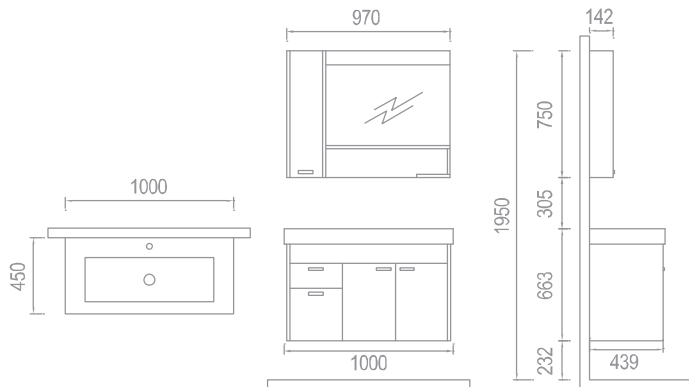

premier series

Beyaz/Cordoba
White/Cordoba

Beyaz/Bosfor
White/Bosfor

kansas 100