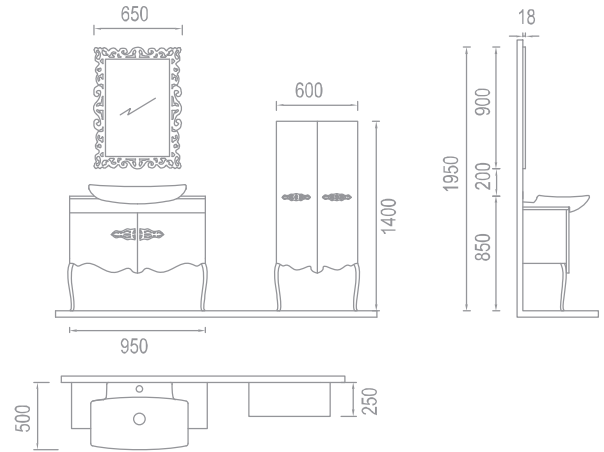

the leader of classic and modern style

This model which bears the past to nowadays and is blended with modern style consists of a glass vanity top, ceramic washbasin sub-module and a mirror top-module. Body is natural wood Mdf lacquered while the doors are Mdf lacquered. There are White-Gold, Black-Gold, color options.