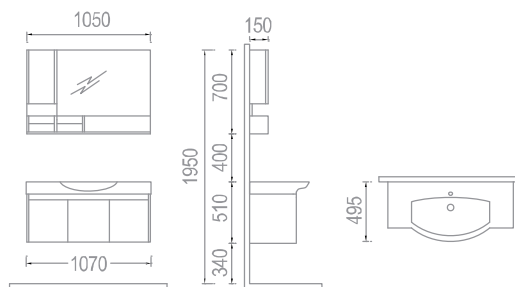

premier series

Beyaz/M.Ladin White/M.Spruce
Beyaz/A. Meşe White/A. Oak
Beyaz/Cordoba White/Cordoba

santos 107