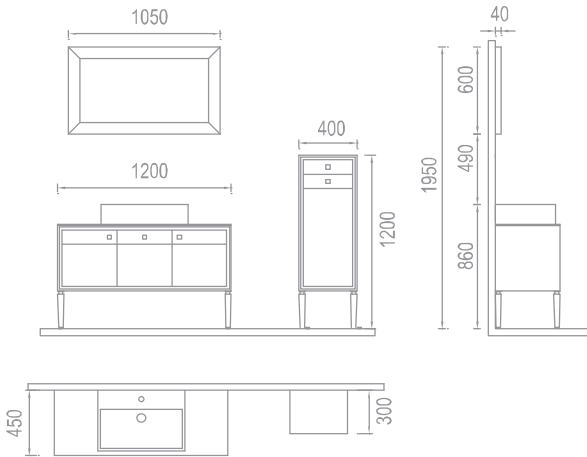

avantgarde çizgilerin modern yorumu

Avantgarde mobilya anlayışının hakim olduğu, klasik mobilyanın sadeleştirilmiş en güzel örneklerinden olan Savona aynı tarihi SAVONA kentinden alan bu modelin Beyaz-Altın ve Siyah-Altın renk seçenekleri var.

the modern interpretation of avant-garde line

This model looks as the best simplified classic furniture where the avant-garde furniture sense dominates and is designed with a mirror top-module, glass vanity top and ceramic wash basin. Body is MDF lacquered, doors are 3D-MD-lacquered designed. This model which is named as historical Savona city has White-Gold and Black-Gold color options.

savona 120