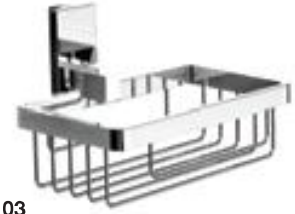

33103
Süngerlik / Sponge Basket
187x151,5x129,5mm