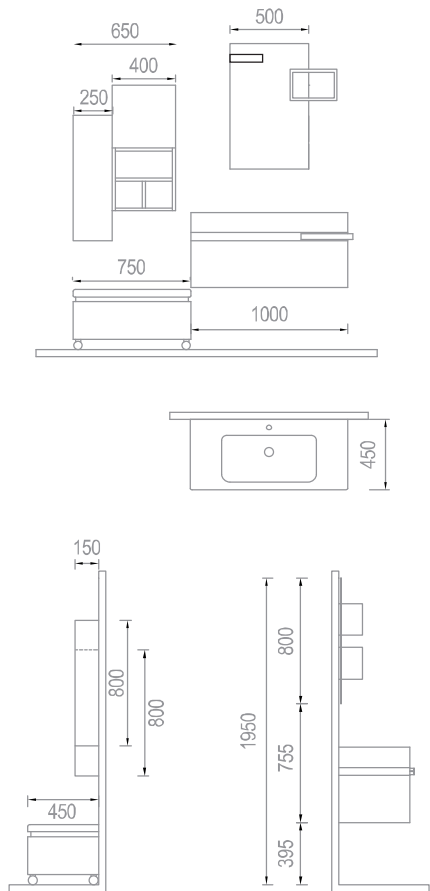

exclusive^{series}

serra 100

Beyaz White Cappuccino Cappuccino Antrasit Anthracite