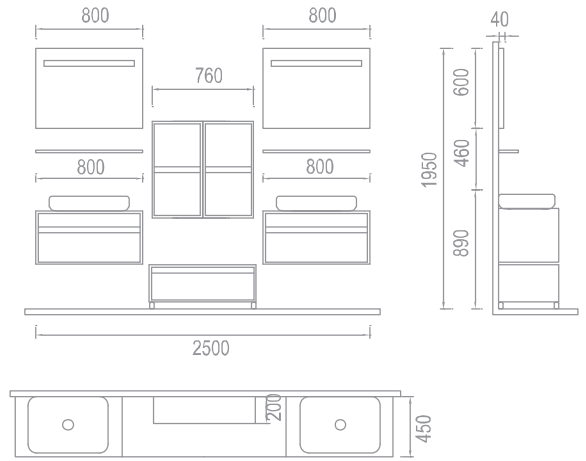

varna 250

Beyaz/K,Kahve Beyaz/Bosfor
White/C.Brown White/Bosfor