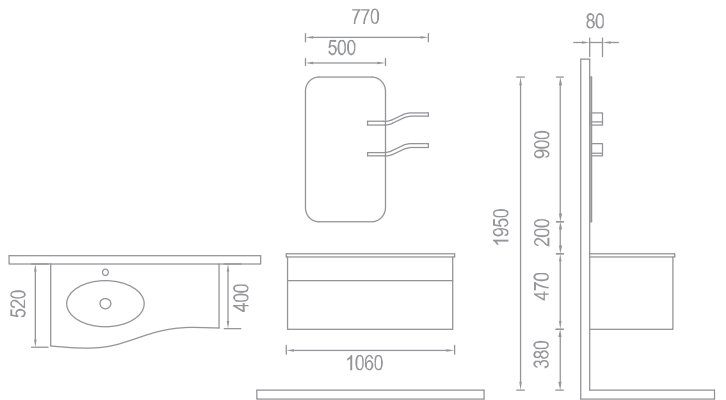

exclusive_{series}

valera

Beyaz White Cappucino Cappuccino Antrasit Anthracite Bordo C.Red