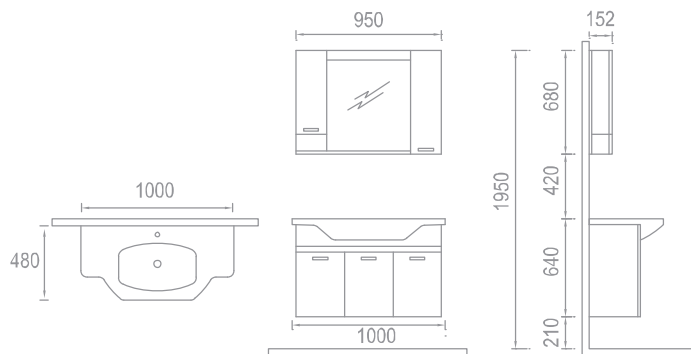

pretty series

Beyaz/M.Ladin
White/M.Spruce

Beyaz/Bosfor
White/Bosfor

kosta 100