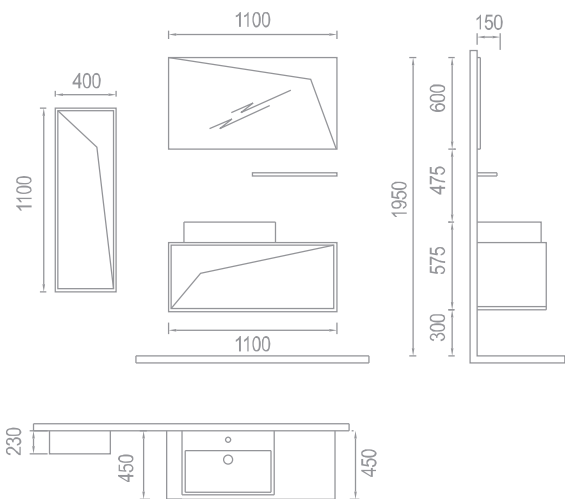

exclusive series

trento