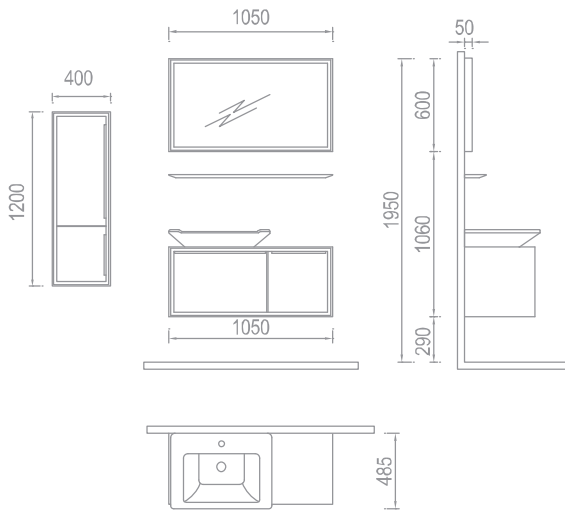

exclusive_{series}

berlin 105