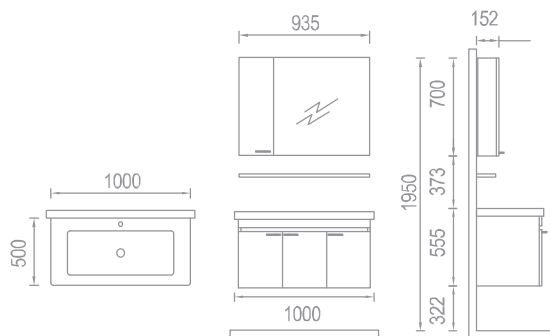

premier series

Beyaz
White

torez 100