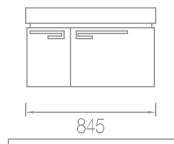

platin series

Beyaz White		Beyaz/Siyah White/Black		Beyaz/Bordo White/C.Red	
Beyaz/K.Mor White/D.Purple		Beyaz/K.Krem White/D.Cream			

serez 85

104