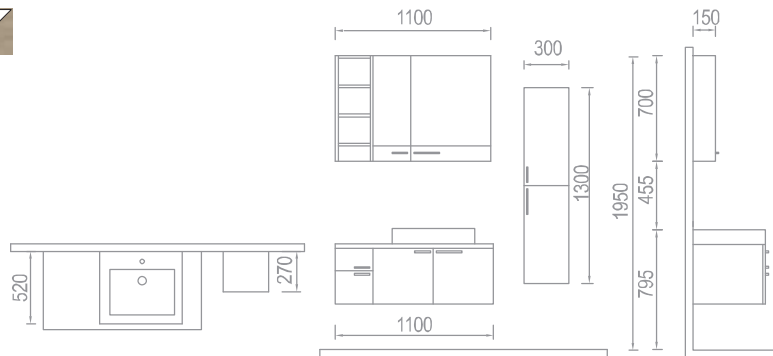

premier series

Beyaz/A. Meşe
White/A. Oak

Beyaz/Cordoba
White/Cordoba

rose 110

122