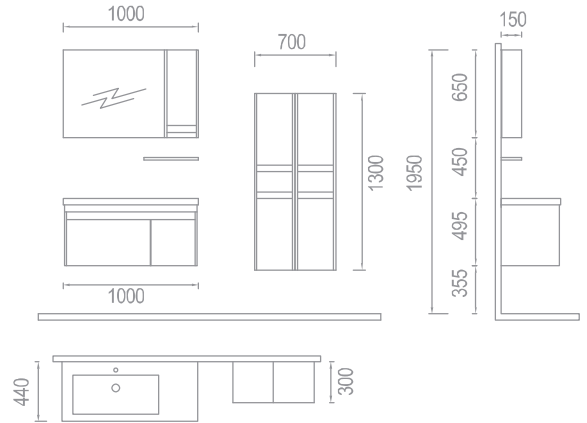

exclusive^{series}

hayatınızı kolaylaştırın

Banyo dekorasyonunun en önemli parçası olan banyo mobilyaları modern ve kullanışlı olmalı. Alt bölümünde yekpare seramik tezgah ve gizli kulp kullanılması yukarıda tanıma çok uygun. Üst bölümde ise led ayarlanabilir ayna uygulandı. Beyaz, Antrasit, Cappuccino renk seçenekleri var.

makes your life easier

The most important part of a bathroom decoration is absolutely a perfect modernized and useful bathroom. The hidden handle and the unique on the ceramic top covering the base unit.... That's the way of smart design which inspired from the above definition...

lupi 100

Beyaz White Cappuccino Cappuccino Antrasit Anthracite