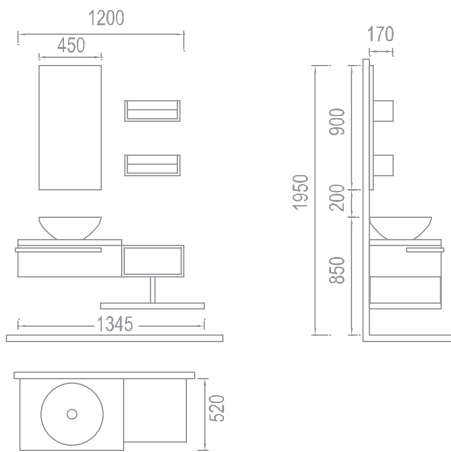

exclusive^{series}

oregon 135