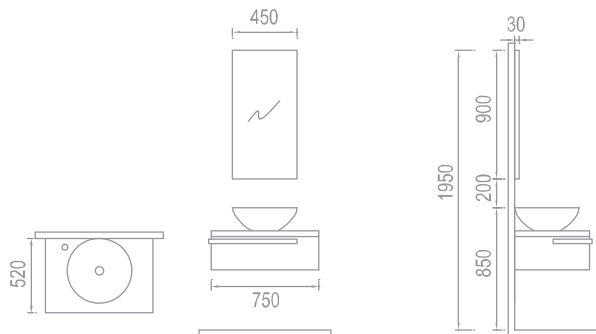

exclusive^{series}

Beyaz / Zeytin
White / Olive

Beyaz / A.Ceviz
White / A.Walnut

oregon 75

56