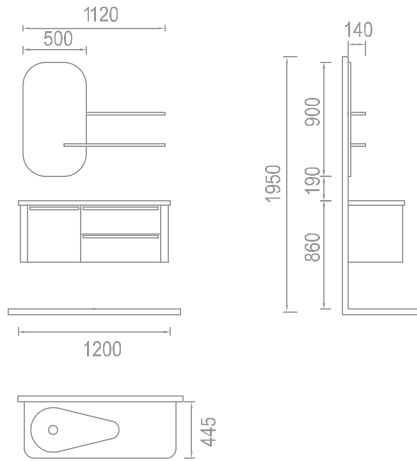

exclusive^{series}

banyonuzda kendi masalınızı yazın

Bir tasarım masalı olan bu model, seramik lavacılı alt modülden, aynaya sabitlenmiş otajor formundaki biraz farklı raf uygulaması yapılmış üst modülden oluşuyor. Gövde ve alt modül kapakları Mdf Jazori lako çalıştırıldı. Siyah, Bordo, Lila ve Beyaz renk seçenekleri arasında.

write your own story to your bathroom

this model which is a tale of design consists in a ceramic wash basin vanity unit and a top-module where a different technic is applied by fixing the shelf to the mirror. The body and the sub-module covers has been served in MDF lacquered. The color options are White, Black, Clerer-Red and Lilac.