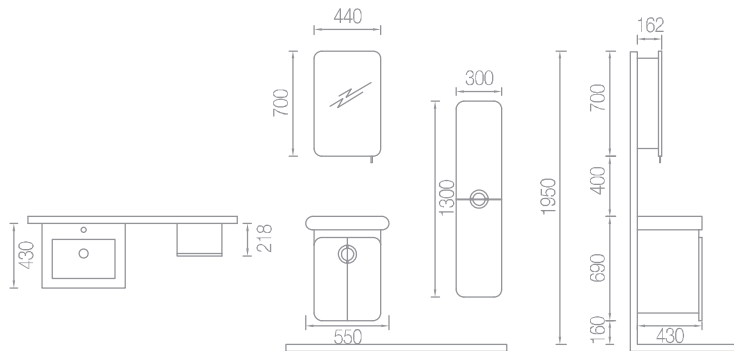

elegance^{series}

Beyaz/K.Silver
Beyaz/M.Ladin
White/K.Silver
White/M. Spruce

nitra