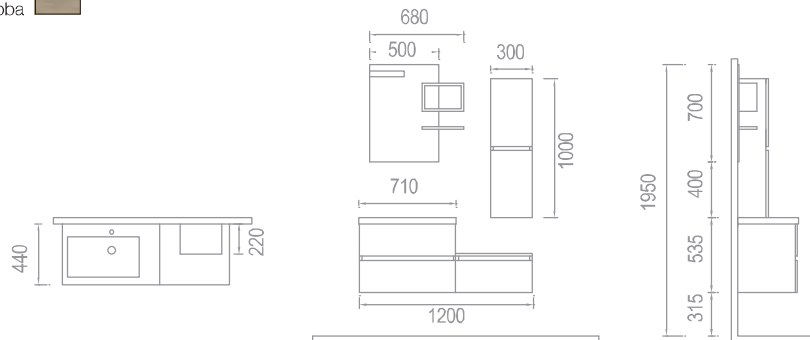

elegance^{series}

M.Ladin
M.Spruce

A. Meşe
A. Oak

Cordoba
Cordoba

lago 70