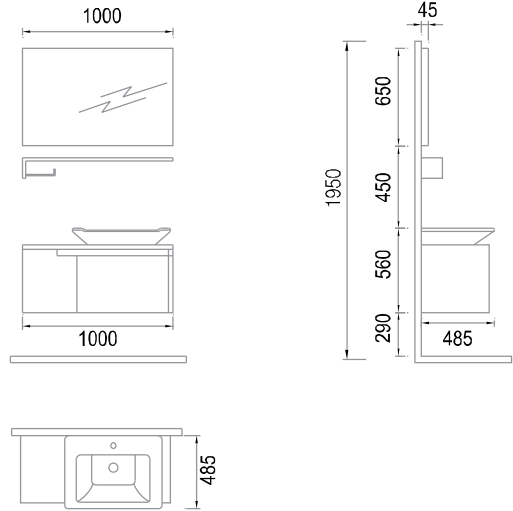

nore 100

Beyaz
White

Siyah
Black

Bordo
C.Red