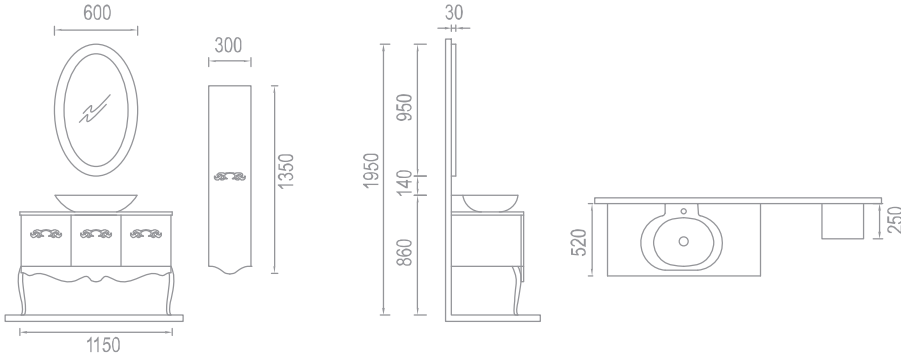

retro series

hissedebildiğiniz kadar gerçek

Banyonuzun tüm güzelliğini ortaya çıkaracak olan bu modelde gövde ve kapaklar Mdf üzeri lake çalşıldı. Alt modülde cam tezgah üstü seramik lavabo kullanılırken, üst modülde kenarları Mdf üzeri lake ayna tercih edildi. Siyah-Beyaz, Koyu Mor- Beyaz renk seçenekleri var.

feel the reality beyond this model

In this model which is going to excoese all your bathroom grandour we have implemented MDF lacquered on the body and covers. Our preference for the sub-module was a glass vanity top & ceramic wash basin, while we used MDF lacquered mirror frame to the top-module. You can find this model in White-Black and Dark Purple-White color options.