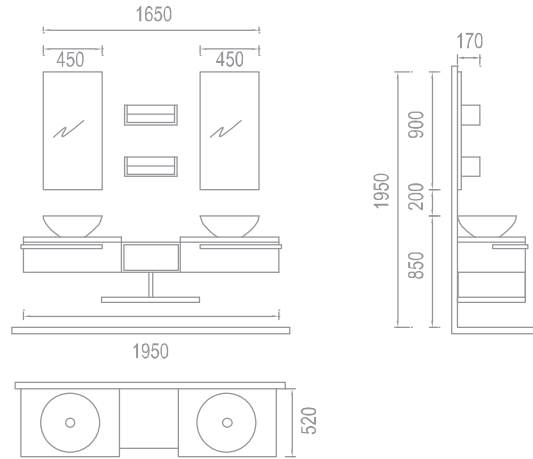

exclusive^{series}

her yıldızın bir hikayesi vardır

Oregon, duvarların bir araya gelmesi ile ortaya çıkan farklı bir tasarım. Gövde doğal ahşap kaplama Mdf üzer lako, Kapaklar Mdf üzer lako. All modulede tezgah üzer çanak lavabo tercih edildi. Üs. modulede ayna ve raf kullanıldı. Beyaz- Zeytin, Beyaz Amerikan ceviz renklerinden birini tercih edebilirsiniz.

every star has a story.

Oregon is a different design which came out from the cluster of details. The body is MDF lacquered with natural wood veneer, the covers are MDF lacquered. The perforation of the vanity unit was a bench top bowl wash basin. The top-module is composed of a mirror and shelf. You can choose between White-Olive, White American Walnut color.

oregon 195

Beyaz / Zeytin
White / Olive

Beyaz / A.Ceviz
White / A.Walnut