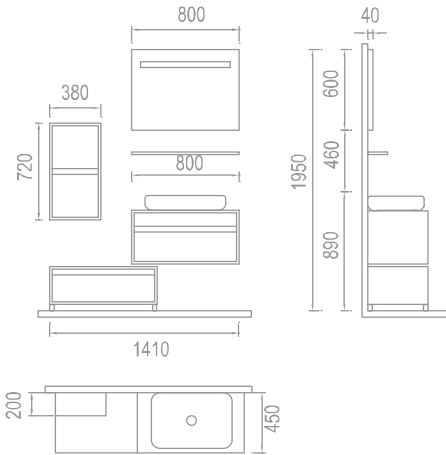

platin series

zamanı durdurmuş bir dönem filmi

Kullanışlı ve yalın olan bu model Ayrıklı üst modül, seramik lavabolu alt modül, hareketli modül ve boy dolabından oluşuyor. Gövde Mdf üzer lakto, Kapaklar Mdf üzer melamin kaplama. Her modülü birbirine uyumlu olan Varna, Beyaz-Kotah Kahve, Beyaz- Bosfor renk seçenekleri ile banyonuz evinizin en değerli köşesi olacak.

like classical movie which stops the time

Convenient and simple, this model's top-module consists of mirror, ceramic washbasin, movable vanity unit and tall cabinet. Body is MDF-lacquered, covers are MDF-melamine coated. Each module is compatible with each other. With its White-Cotton Brown and White-Bosfor color options your bathroom will be the most valuable corner of your home.

varna 140