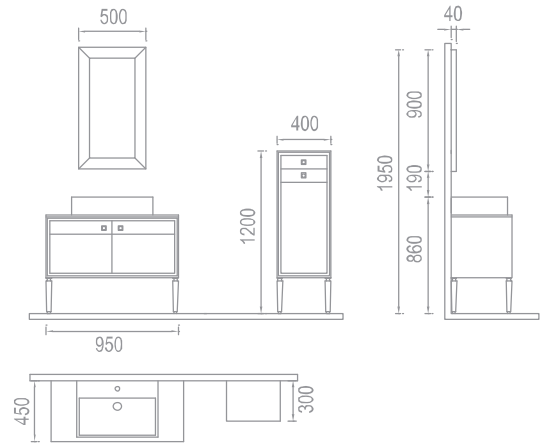

retro series

savona 95

Beyaz / Altın
White / Gold

Siyah / Altın
Black / Gold