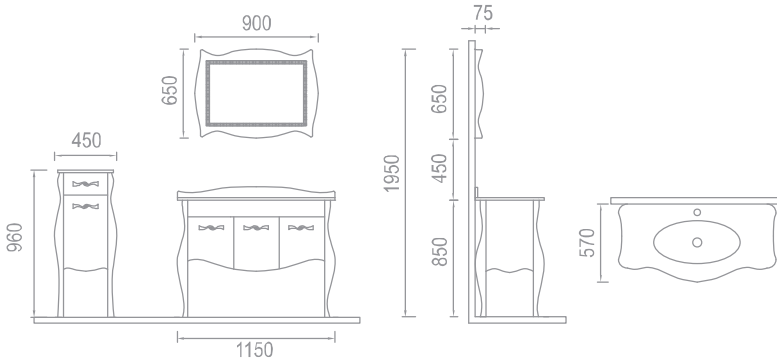

enjoy the sky's bright star with all its magnificence in your bathroom

Carina has been designed as a combination of power imagination and design. The body is lacquered natural wood, the doors are MDF lacquered. The sub-module consist in a solid glass vanity top and the top-module is a single piece mirror. The golden brass handles gave a vitality and revived this model.