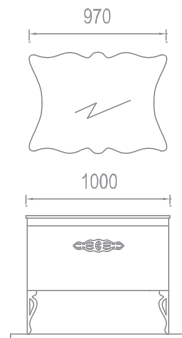

retro series

Beyaz White ☐ Siyah Black ☐ Bordo C.Red ☐

miami 100