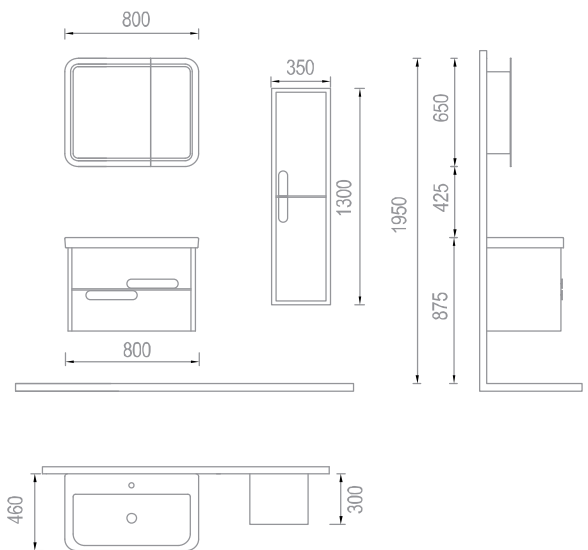

exclusive^{series}

laguna 80

Beyaz White   Cappuccino Cappuccino   Antrasit Anthracite