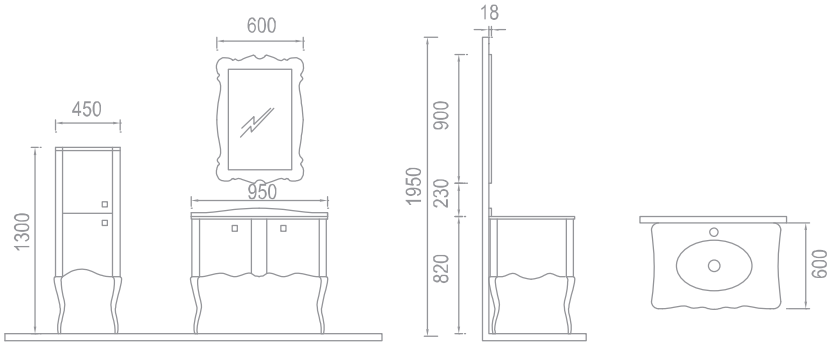

retro series

sanat ve sadeliğin simgesi

Avangarde tarzın en osinlenerek, modern anlayışın minimalist çizgilerde birleştiği Diva modelli aygallı üst modüller, banyo Stone tezgahın kullanıldığı alt modüller ve boy dolabına en oluşuyor. Gövde mas Tağaç MDF üzeri laka, kapaklar ise MDF üzeri laka, Beyaz, Siyah ve Bordo renk seçenekleri mevcut.

the symbol of art and pureness

Inspired from the avant-garde genre, Diva model is a combination of the modern concept with the minimalist lines. You will find a classic mirror in top-module, a banyo stone vanity top and a tall cabinet. The body is natural wood with MDF lacquered, the doors are also MDF lacquered. There are three color options, Black, White, Claret Red.

diva