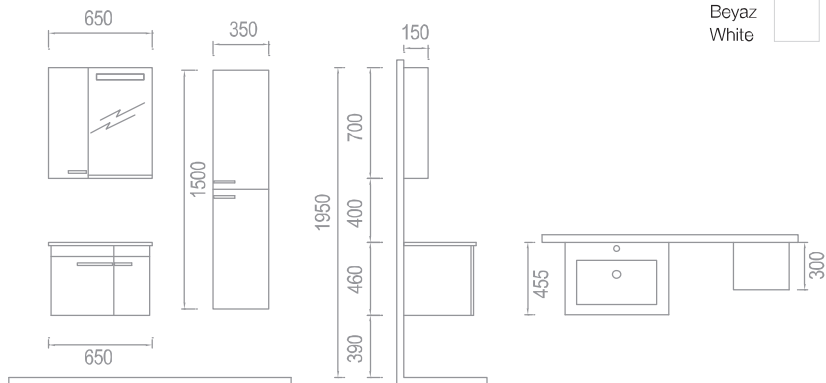

Beyaz White
Beyaz/Siyah White/Black
Beyaz/Kırmızı White/Red

nice 65