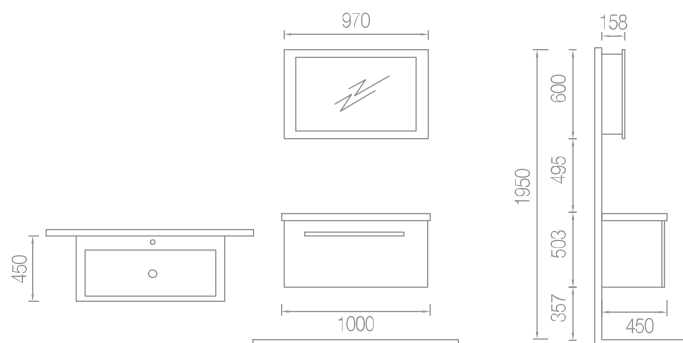

platin series

porto 100