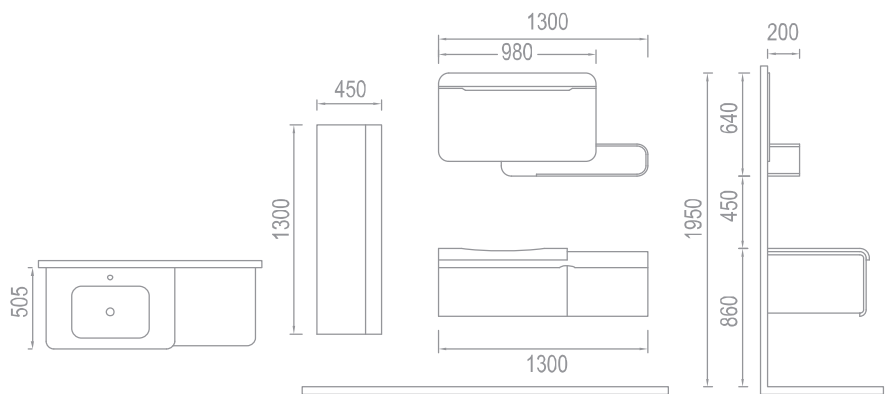

exclusive^{series}

sydney