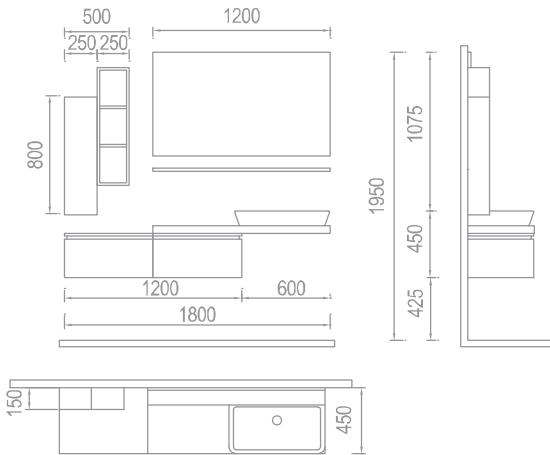

exclusive^{series}

banyonuzda farkı yakalayın

Tezgan üzeri seramik lavabo ve aynalı alt modülden ve aynalı üst modülden oluşuyor. Üst modülde kuru raflarla konrans. yapılması, banyonuzu sıradanlıklar kurtaracak farklı oluyorum kalmış. Cappuccino, Beyaz, Antrasit renk seçenekleri var. Kapaklar 3D Mdf üzeri lako olarak tasarlanmış.

feel the ambiance in your bathroom

Consist of on top ceramic washbasin vanity unit and mirror cabinet, upper unit adoled Shelf Contrast shelf designing gives a different ambiance and makes your bathroom absolutely distinguishable. In a clear perspective which opens the magic doors of a relaxing world.

The very sensitive determined color alternatives, Cappuccino, Glossy White and Anthracite waits your purified selection. The doors are designed 3D Mdf of High Gloss Lacquered.

evora