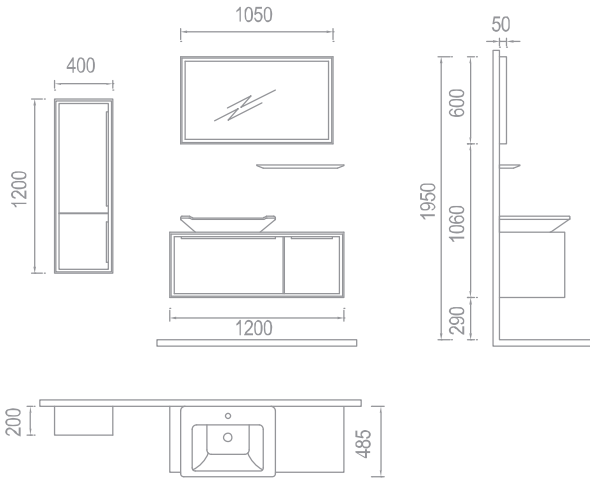

exclusive^{series}

banyonuzda ki değişim rüzgarı

Farklı ve cesur bir konsept olan Berlin modeli tezgah üzeri seramik lavabonun kullanıldığı alt modülün, led aydınlatmalı ayna ve otajorn kullanıldığı üst modülden oluşuyor. Gövde MDF üzeri laka, kapaklar ise 3D MDF üzeri laka olarak tasarlandı. Beyaz ve Siyah renk seçeneklerinden biri sizin banyonuzu da değiştirecek.

the wind of change in your bathroom.

Berlin with its different and brave concept is composed of ceramic washbasin sub-module and the LED illuminated mirror and shelf top-module. The body has been designed in MDF lacquered while the doors are 3D MDF lacquered. One of the White and Black color options will change your bathroom.