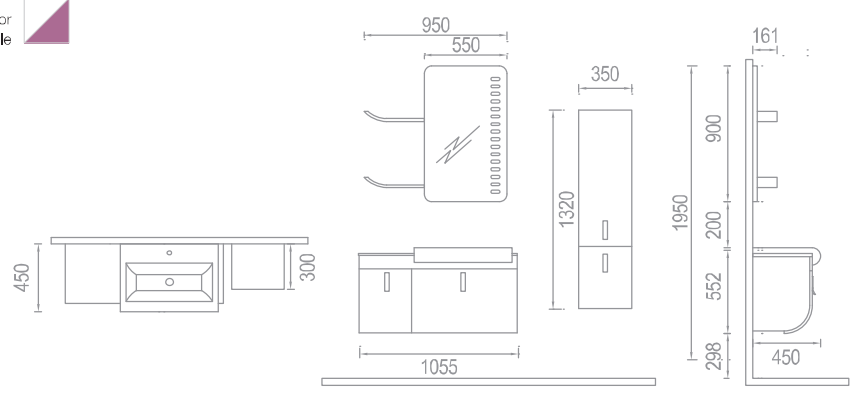

- Beyaz White
- Beyaz/Siyah White/Black
- Beyaz/Mor White/Purple

virginia 105