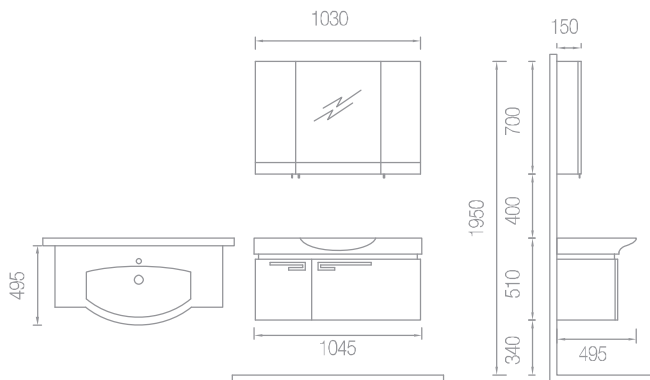

Beyaz White		Beyaz/Siyah White/Black		Beyaz/Bordo White/C.Red	
Beyaz/K.Mor White/D.Purple		Beyaz/K.Krem White/D.Cream			

serez 105