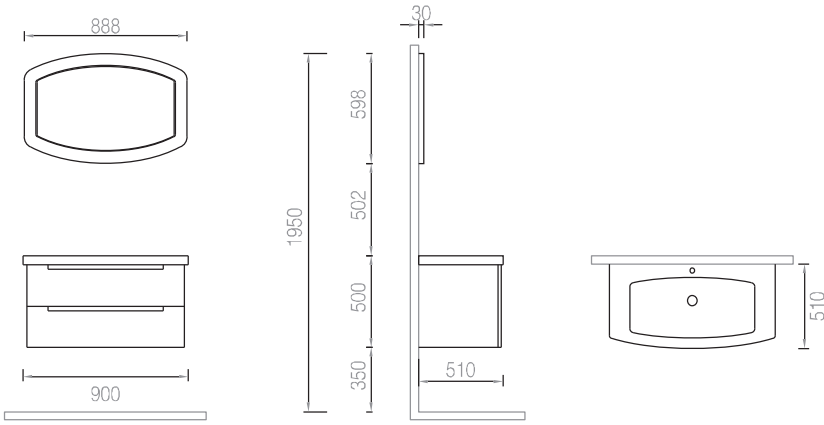

exclusive^{series}

banyonuzda bahar esintisi

Baharın müjdesi Flora banyonuzun en özel köşes olmaya aday. Bu model led aydınlatmanın kullandığı aynalı üst modülden ve seramik lavacolu alt modülden oluşuyor. Gövde Mdf üzeri lake. Beyaz-Meşe, Beyaz-Venge renk seçenekleri var.

the spring breeze in your bathroom.

The spring precursor Flora is a candidate to your bathroom's special corner. We have applied a led light mirror in this model for the top-module. Vanity unit consists in a ceramic wash basin. The body is Mdf lacquered. Color options are White-Oak and White-Wenge.

flora