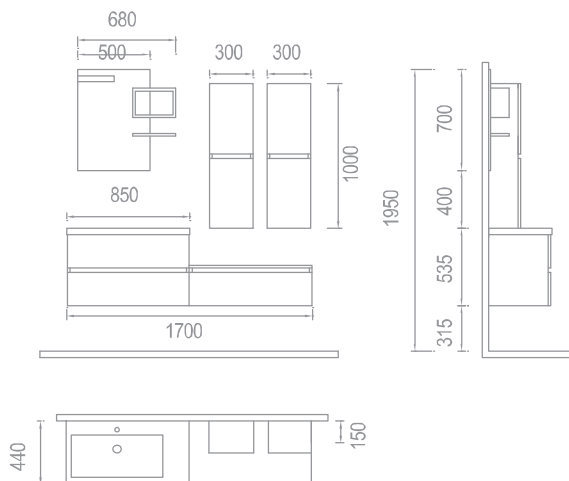

elegance^{series}

lago⁸⁵