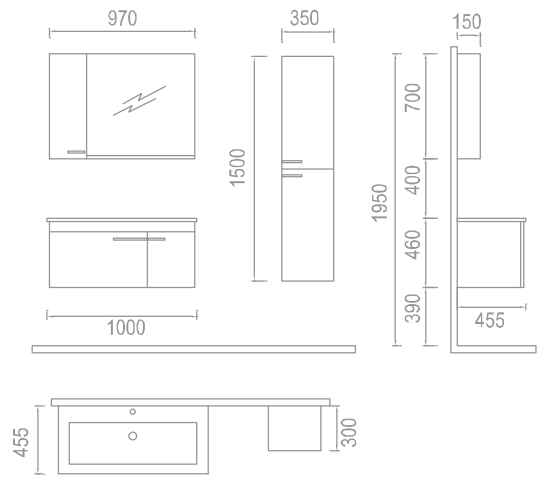

premier^{series}

nice 100

Beyaz White Beyaz/Siyah White/Black Beyaz/Kırmızı White/Red