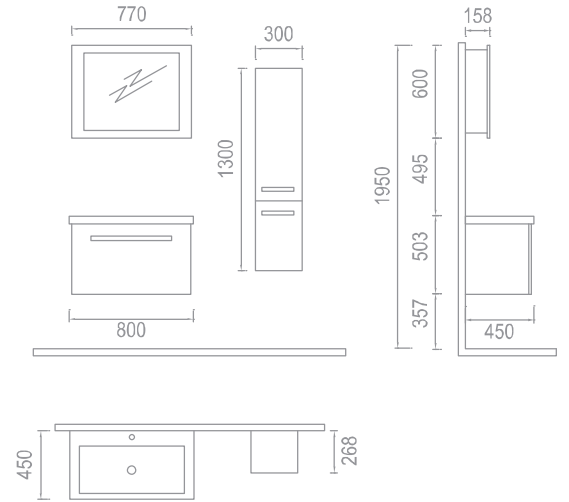

porto ∞

Beyaz / White ☐ Siyah / Beyaz
Black / White ☐