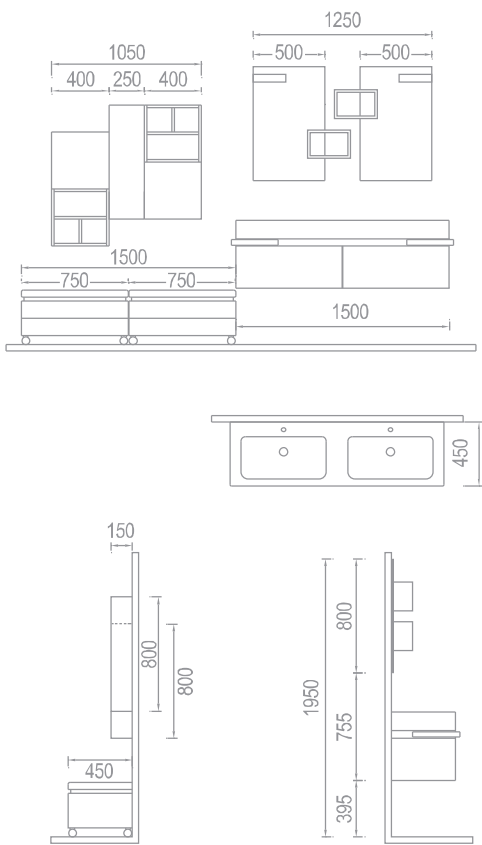

exclusive^{series}

serra 150