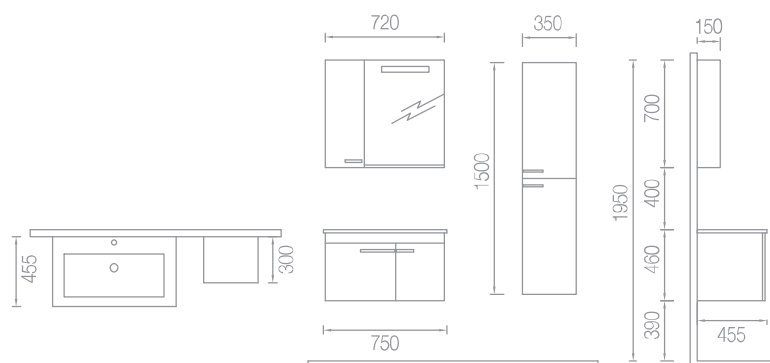

premier^{series}

nice 75

126