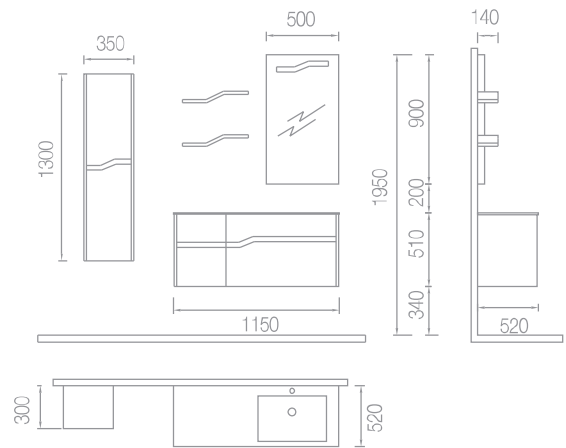

exclusive^{series}

detayların saklı duruşu

Sade ve özgün hatlarıyla dikkat çeken bu konseptin alt modülünde camı lavabo, tezgah ve çekmece kullanılırken üst modülde led aydınlatmalı ayna ve modelleri hareketli kate rafter tercih edildi. Boy dolabı da bu tasarımın tamamlayıcı unsuru oldu. Gövde ve kapaklar Mdf üzeri lake, Beyaz, Siyah ve Antrasit renk seçenekleri var.

the attitude of hidden details

with its pure and original lines this model concept attract attention. The sub-module has a glass wash basin and drawers, while the top-module has a LED light mirror and shelves that revives this model. Tall cabinet is a complement of this design. Body and covers are MDF lacquered. Color alternatives are White, Black and Anthracite.

varesa