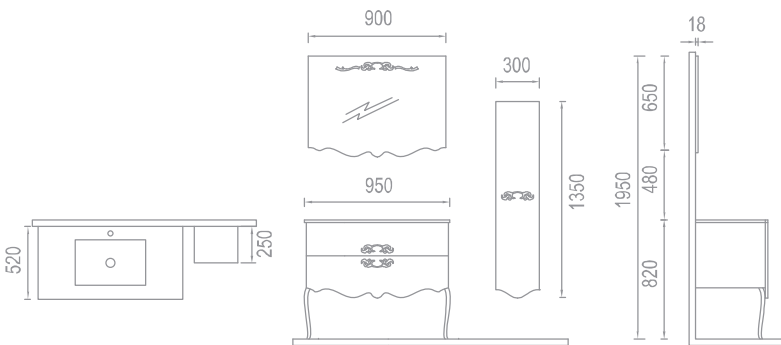

Beyaz / Altın
White / Gold

Siyah / Altın
Black / Gold

Bordo / Altın
C.Red / Gold

orlando 55