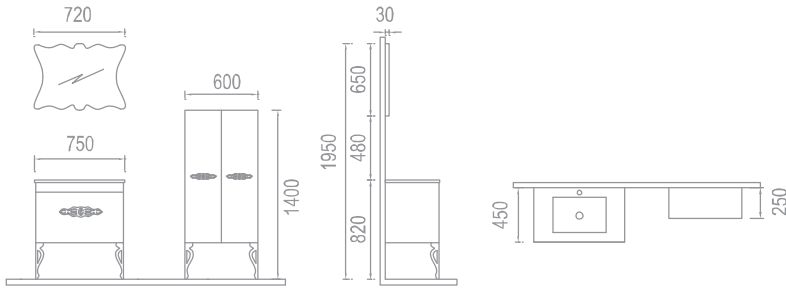

independent and challenger

This model with its extraordinary, elegant and esthetic design which attracts attention has been made up of a mirror top module and the monolithic ceramic washbasin. The body and the doors are MDF lacquered. This model is completed with a two doors tall cabinet and has three color options, White, Black and Claret Red.