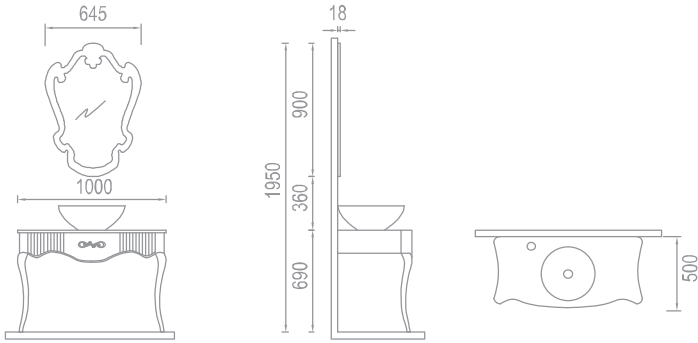

retro series

banyonuzun en saf köşesi

Adını, birçok şair ve yazara ilham veren Lotus çiçeğinden alan bu model tezgah üzeri seramik lavabo ve tek çekmecenin kullanıldığı alt modülden ve aynalı üst modülden oluşuyor. Beyaz, Siyah renk alternatifleri var.

the purest corner of your bathroom

This model which takes its name from the Lotus flower which inspired many poets and writers has been made up of ceramic wash basin, mirror top-module and single drawer vanity unit. White, Black colors are alternate.