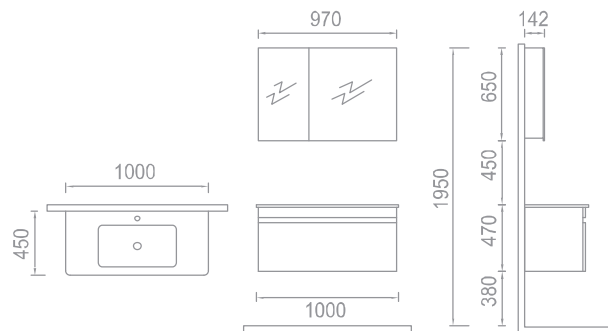

premier series

Beyaz
White

artes 100