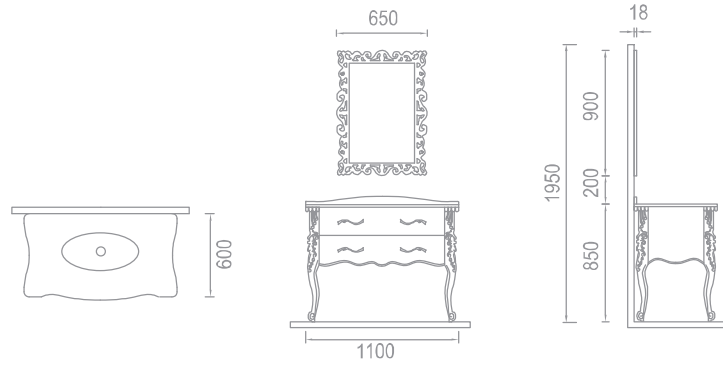

retro series

hayatın sanatla birleştiği nokta

Doris modeli Aynalı üst modül ve banco Stone tezgahın kullanıldığı çekmeceli alt modülden oluşuyor. Üst modülde Mdf üzeri lake uygulanırken gövde de masif ağaç Mdf üzeri lake tercih edildi. Siyah-Gümüş, Bordo-Gümüş renk alternatifleri var.

the point where life meets with art

The Doris model consists of a mirror top module and banco stone, while the sub-module consists of drawers. The top module is MDF lacquered meanwhile we prefered to designate a natural wood with MDF lacquered. You can find Black-Silver and Claret-Red-Silver color alternatives.

doris

Siyah / Gümüş
Black / Silver

Bordo / Gümüş
C.Red / Silver