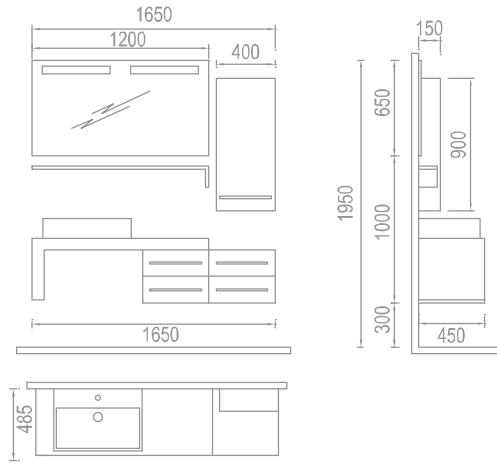

exclusive^{series}

beklentilerin ötesi

İlk temel malzeme olan ahşap ve laka'nın bir arada kullanıldığı bergamo model ile banyonuz evinizin en sık ve kullanışlı mekanı olmaya aday. Gövde Mdf üzeri doğal ahşap kaplama ve laka, kapaklar ise Mdf üzer laka çalışılarak özelleştirilmiş. Bu uyumlu birlikteliğin Beyaz-A.Çeviz, Siyah-A.Çeviz renk alternatifleri var.

beyond expectations

This model, which has been applied in a combination of two basic materials, wood and lacquer, is a candidate for the most convenient and frequent place at your home. The body is MDF lacquered natural wood veneer and the doors are customized MDF lacquered. You can find this harmonious synergy in White-American Walnut and Black-American Walnut colors alternatives.

bergamo 165

Siyah / A.Çeviz
Black / A. Walnut

Beyaz / A.Çeviz
White / A. Walnut