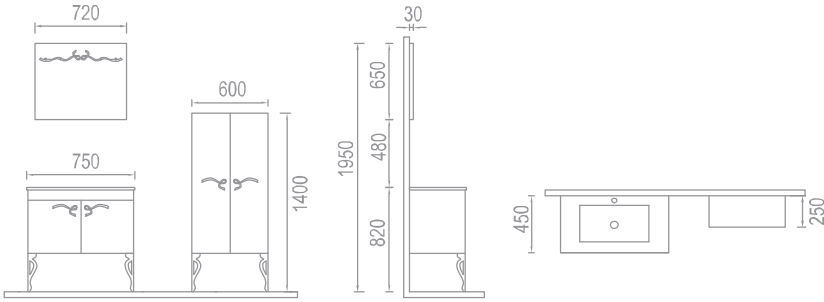

retro^{series}

gizem ve pırlıltının banyonuzda ki hakimiyeti

Gizem ve pırlıltının banyonuzda ki hakimiyeti
Bu model seramik lavabo lu altı modül ben ve aynalı üst modülden oluşuyor.
Gövde ve kapaklar MDF üzeri laka. Beyaz, Siyah, Koyu mor, Lila renk
seçenekleri var. Benim banyom dıyenler için.

the dominance of mystery and splendour in your bathroom

This model is composed of a ceramic washbasin vanity unit and a mirror top
module. Body and the doors are lacquered MDF. There are White, Black, Dark
Purple, Lilac color options for those who say: "That's the bathroom I was looking
for".