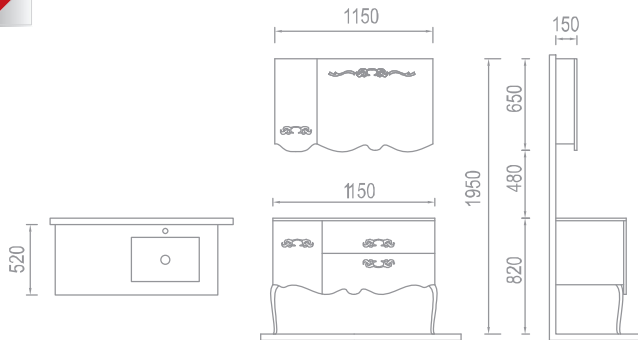

retro series

Beyaz / Gümüş
White / Silver

Siyah / Gümüş
Black / Silver

Bordo / Gümüş
C.Red / Silver

orlando 115