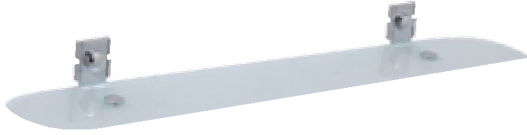

alaska series

32101
Etajer / Glass Shelf
541x121,5x46mm