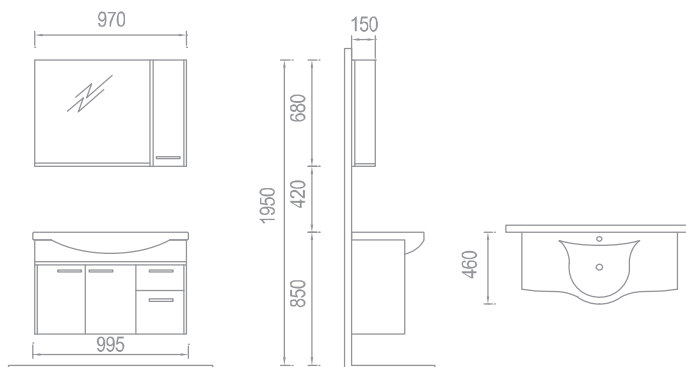

pretty series

Beyaz/Bosfor
White/Bosfor

Beyaz/Cordoba
White/Cordoba

skala 100

148