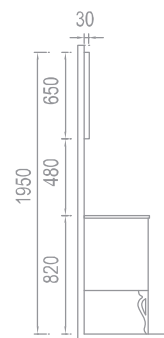

retro series

Beyaz White ☐ Siyah Black ☐ Bordo C.Red ☐

miami 100