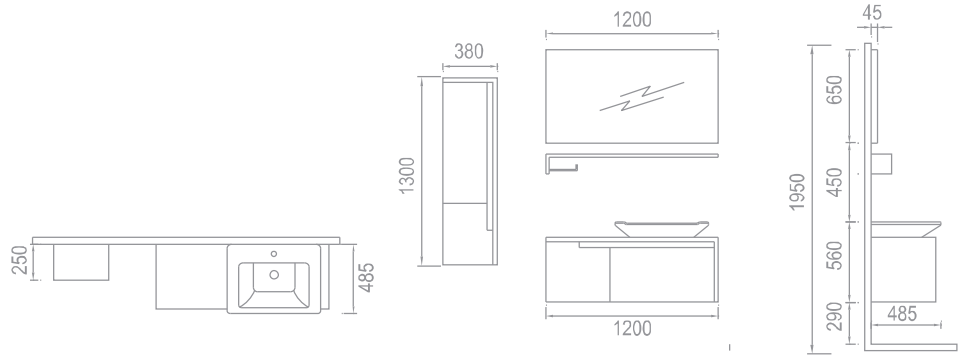

much more than a bathroom furniture.

The most exclusive of all collection. Body and covers are MDF lacquered. Sub-module is compound of ceramic wash basin, while top-module has been made of mirror and the shelf. The design of shelf together with the towel rail is a fine detail. One of White, Black or Claret. Red color options will add value to your bathroom.