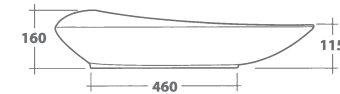

545 €

325 €

1 **M-101 Gilda**
810x560x290 mm
Tezgah üstü lavabo
Over-the-counter basin

2 **M-102 Paguro**
715x390x160 mm
Tezgah üstü lavabo
Over-the-counter basin