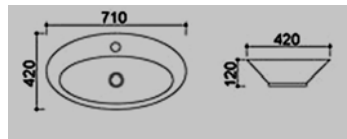

3 **E-4162**  
630x400x120 mm  
Tezgah üstü lavabo  
Over-the-counter basin

4 **E-4218**  
780x380x155 mm  
Tezgah üstü lavabo  
Over-the-counter basin

1 **E-4220**  
710x420x120 mm  
Tezgah üstü lavabo  
Over-the-counter basin