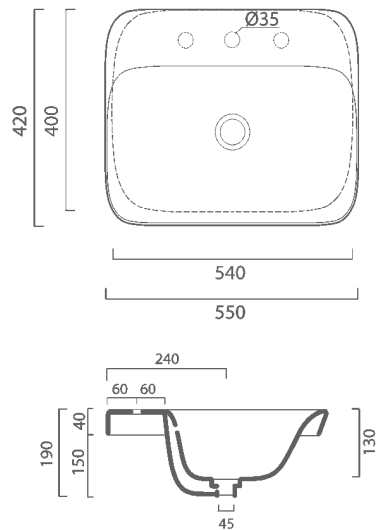

1 **V-150 Soul 4**
550x420x40 mm
Tezgah üstü lavabo
Over-the-counter basin