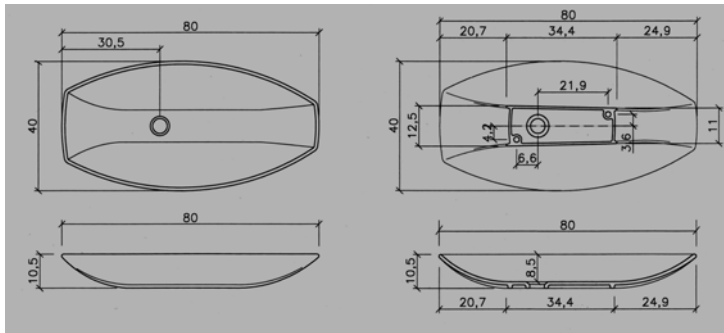

1 **V-220 Ca'tron Maxi**
800x400x105mm
Tezgah üstü lavabo
Over-the-counter basin