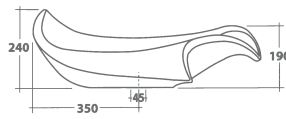

1 **M-103 Likos**
750x450x240 mm
Tezgah üstü lavabo
Over-the-counter basin

2 **M-104 Nettuno**
545x525x185 mm
Tezgah üstü lavabo
Over-the-counter basin