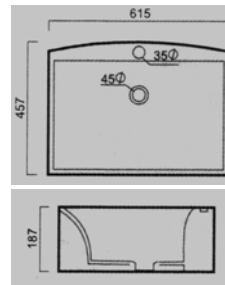

2 **E-4050**  
595x440x160 mm  
Tezgah üstü lavabo  
Over-the-counter basin

3 **E-4053**  
656x480x163 mm  
Tezgah üstü köşe lavabo  
Corner basin

4 **E-4065**  
485x395x165 mm  
Tezgah üstü lavabo  
Over-the-counter basin

158 TL

238 TL

198 TL

168 TL

1 **E-4085**  
465x560x180 mm  
Tezgah üstü lavabo  
Over-the-counter basin

2 **E-4087**  
615x457x187 mm  
Tezgah üstü lavabo  
Over-the-counter basin

3 **E-4105**  
600x450x165 mm  
Tezgah üstü lavabo  
Over-the-counter basin