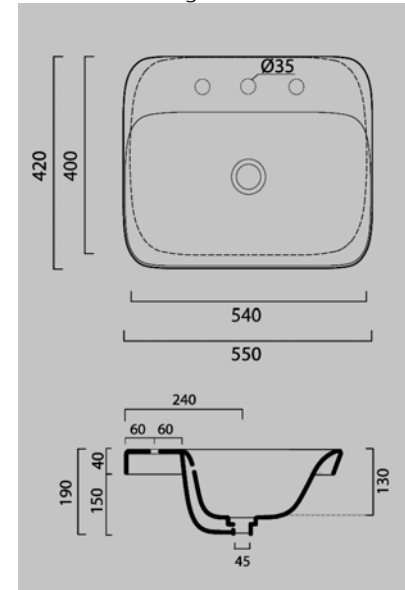

2 **V-180 Soul 5**
700x420x40 mm
Tezgah üstü lavabo
Over-the-counter basin