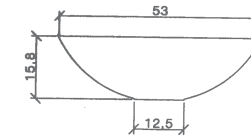

2 **V-531 Black Sun**
530x530x158 mm
Tezgah üstü lavabo
Over-the-counter basin