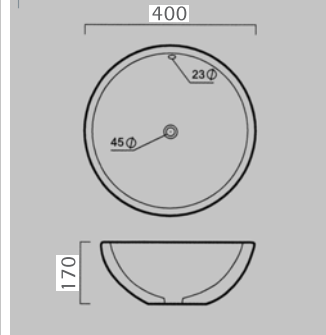

4 **E-7002**
400x400x170 mm
Tezgah üstü lavabo
Over-the-counter basin