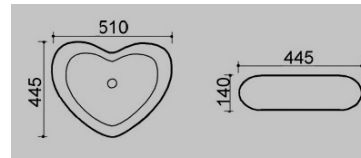

4 **E-4145**  
690x420x130 mm  
Tezgah üstü lavabo  
Over-the-counter basin

1 **E-4148**  
685x435x115 mm  
Tezgah üstü lavabo  
Over-the-counter basin

2 **E-4151**  
510x445x140 mm  
Tezgah üstü lavabo  
Over-the-counter basin