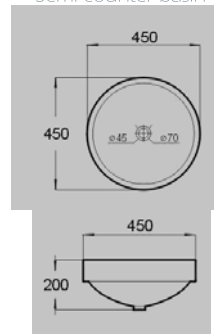

1 **E-6006**  
405x405x150 mm  
Tezgah üstü lavabo  
Over-the-counter basin

2 **E-6007**  
450x450x150 mm  
Tezgah üstü lavabo  
Over-the-counter basin

3 **E-6008**  
405x405x150 mm  
Tezgah üstü lavabo  
Over-the-counter basin

4 **E-6009**  
405x405x150 mm  
Tezgah üstü lavabo  
Over-the-counter basin

5 **E-4379-14**  
555x410x150 mm  
Tezgah üstü lavabo  
Over-the-counter basin

1

298 TL

2

248 TL

3

338 TL

4

358 TL

1 **E-3050A**  
540x540x175 mm  
Yarım tezgah üstü lavabo  
Semi-counter basin

2 **E-3051A**  
450x450x200 mm  
Yarım tezgah üstü lavabo  
Semi-counter basin

3 **E-5014A**  
450x450x130 mm  
Tezgah üstü lavabo  
Over-the-counter basin