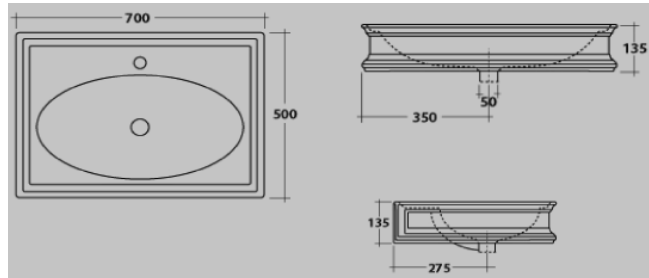

Made in Italy **meridiana**

1 **M-105 Majerling Travertine**  
700x500x135 mm  
Tezgah üstü lavabo  
Over-the-counter basin

2 **M-106 Majerling**  
700x500x135 mm  
Tezgah üstü lavabo  
Over-the-counter basin