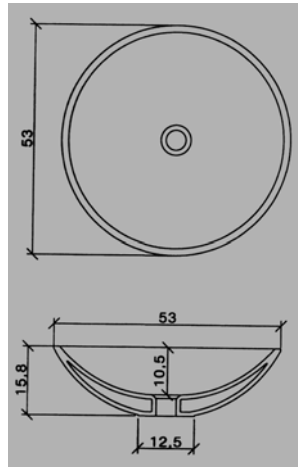

1 **V-530 Marbled Sun**
530x530x158mm
Tezgah üstü lavabo
Over-the-counter basin