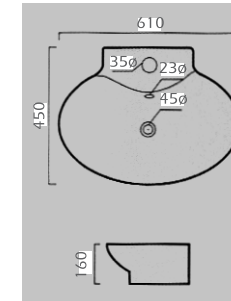

4 **E-4106**
610x450x160 mm
Tezgah üstü lavabo
Over-the-counter basin