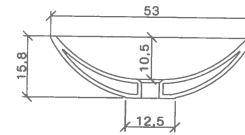

2 **V-531 Black Sun**
530x530x158 mm
Tezgah üstü lavabo
Over-the-counter basin