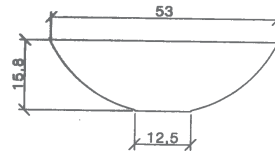

2 **V-531 Black Sun**
530x530x158 mm
Tezgah üstü lavabo
Over-the-counter basin