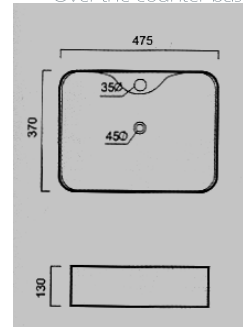

228 TL

148 TL

148 TL

248 TL

1 **E-5401**  
580x460x230 mm  
Tezgah üstü lavabo  
Over-the-counter basin

2 **E-5403**  
515x450x150 mm  
Tezgah üstü lavabo  
Over-the-counter basin

3 **E-5405**  
475x370x130 mm  
Tezgah üstü lavabo  
Over-the-counter basin