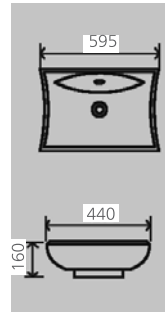

3 **E-4015**  
400x240x110 mm  
Tezgah üstü lavabo  
Over-the-counter basin

4 **E-4016**  
600x400x150 mm  
Tezgah üstü lavabo  
Over-the-counter basin

1 **E-4049**  
475x380x165 mm  
Tezgah üstü lavabo  
Over-the-counter basin

2 **E-4050**  
595x440x160 mm  
Tezgah üstü lavabo  
Over-the-counter basin

3 **E-4053**  
656x480x163 mm  
Tezgah üstü köşe lavabo  
Corner basin

4 **E-4065**  
485x395x165 mm  
Tezgah üstü lavabo  
Over-the-counter basin