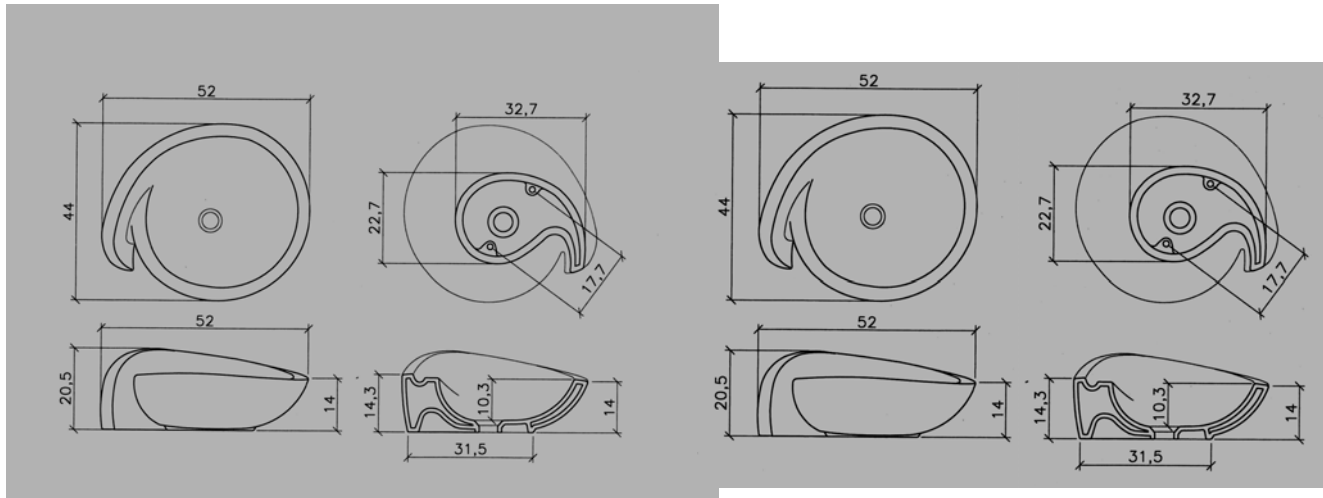

1 **V-750 Helix Magia**
520x440x205mm
Tezgah üstü lavabo
Over-the-counter basin

2 **V-751 Helix White**
520x440x205 mm
Tezgah üstü lavabo
Over-the-counter basin