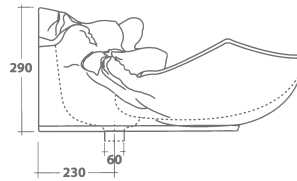

545 €

325 €

1 **M-101 Gilda**
810x560x290 mm
Tezgah üstü lavabo
Over-the-counter basin

2 **M-102 Paguro**
715x390x160 mm
Tezgah üstü lavabo
Over-the-counter basin