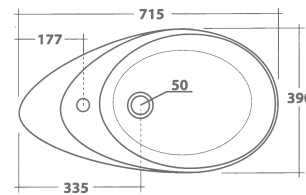

545 €

325 €

1 **M-101 Gilda**
810x560x290 mm
Tezgah üstü lavabo
Over-the-counter basin

2 **M-102 Paguro**
715x390x160 mm
Tezgah üstü lavabo
Over-the-counter basin