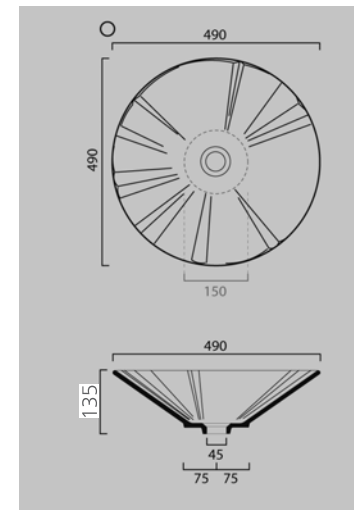

2 **V-760 Lied**  
650x460x282 mm  
Tezgah üstü lavabo  
Over-the-counter basin

Made in Italy **Valdama**

1 **V-710 Swing**  
480x480x135mm  
Tezgah üstü lavabo  
Over-the-counter basin

2 **V-730 Rima**  
490x490x135 mm  
Tezgah üstü lavabo  
Over-the-counter basin