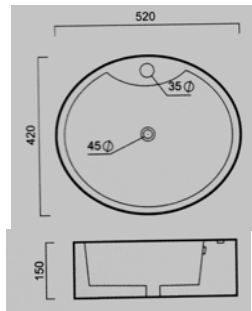

3 **E-5015**  
550x450x120 mm  
Tezgah üstü lavabo  
Over-the-counter basin

4 **E-5030**  
400x400x170 mm  
Tezgah üstü lavabo  
Over-the-counter basin

1 **E-5031**  
520x420x150 mm  
Tezgah üstü lavabo  
Over-the-counter basin