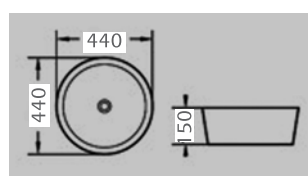

2 **E-8203**
440x440x150 mm
Tezgah üstü lavabo
Over-the-counter basin