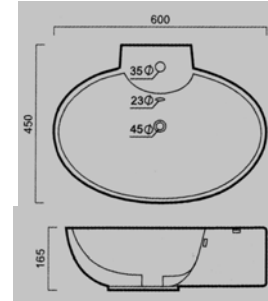

2 **E-4050**  
595x440x160 mm  
Tezgah üstü lavabo  
Over-the-counter basin

3 **E-4053**  
656x480x163 mm  
Tezgah üstü köşe lavabo  
Corner basin

4 **E-4065**  
485x395x165 mm  
Tezgah üstü lavabo  
Over-the-counter basin

158 TL

238 TL

198 TL

168 TL

1 **E-4085**  
465x560x180 mm  
Tezgah üstü lavabo  
Over-the-counter basin

2 **E-4087**  
615x457x187 mm  
Tezgah üstü lavabo  
Over-the-counter basin

3 **E-4105**  
600x450x165 mm  
Tezgah üstü lavabo  
Over-the-counter basin