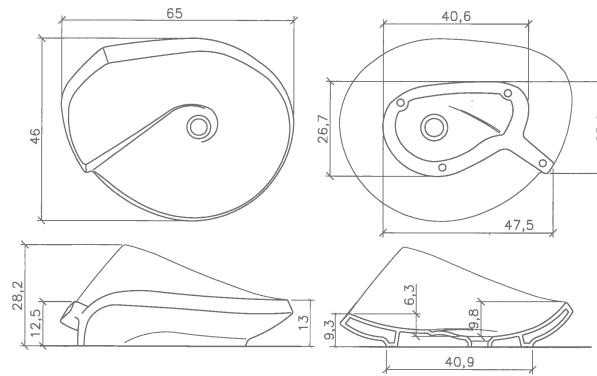

2 **V-760 Lied**
650x460x282 mm
Tezgah üstü lavabo
Over-the-counter basin