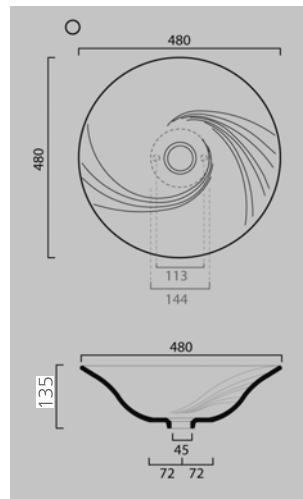

2 **V-760 Lied**  
650x460x282 mm  
Tezgah üstü lavabo  
Over-the-counter basin

Made in Italy **Valdama**

1 **V-710 Swing**  
480x480x135mm  
Tezgah üstü lavabo  
Over-the-counter basin

2 **V-730 Rima**  
490x490x135 mm  
Tezgah üstü lavabo  
Over-the-counter basin