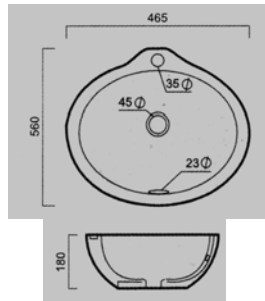

2 **E-4050**  
595x440x160 mm  
Tezgah üstü lavabo  
Over-the-counter basin

3 **E-4053**  
656x480x163 mm  
Tezgah üstü köşe lavabo  
Corner basin

4 **E-4065**  
485x395x165 mm  
Tezgah üstü lavabo  
Over-the-counter basin

158 TL

238 TL

198 TL

168 TL

1 **E-4085**  
465x560x180 mm  
Tezgah üstü lavabo  
Over-the-counter basin

2 **E-4087**  
615x457x187 mm  
Tezgah üstü lavabo  
Over-the-counter basin

3 **E-4105**  
600x450x165 mm  
Tezgah üstü lavabo  
Over-the-counter basin