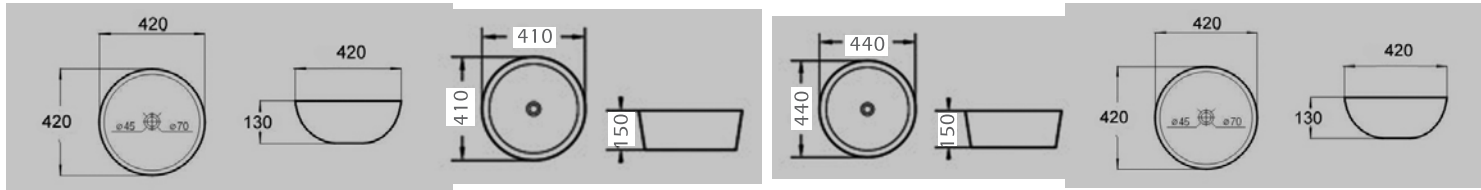

1 **E-8101**
420x420x130 mm
Tezgah üstü lavabo
Over-the-counter basin

2 **E-8102**
410x410x150 mm
Tezgah üstü lavabo
Over-the-counter basin

3 **E-8103**
440x440x150 mm
Tezgah üstü lavabo
Over-the-counter basin

4 **E-8201**
420x420x130 mm
Tezgah üstü lavabo
Over-the-counter basin