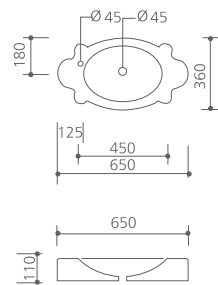

4 **E-4810**  
660x450x130 mm  
Tezgah üstü lavabo  
Over-the-counter basin

1 **E-4922**  
483x385x130 mm  
Tezgah üstü lavabo  
Over-the-counter basin

2 **E-5000**  
650x360x110 mm  
Tezgah üstü lavabo  
Over-the-counter basin