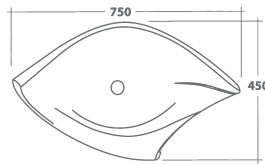

1 **M-103 Likos**
750x450x240 mm
Tezgah üstü lavabo
Over-the-counter basin

2 **M-104 Nettuno**
545x525x185 mm
Tezgah üstü lavabo
Over-the-counter basin