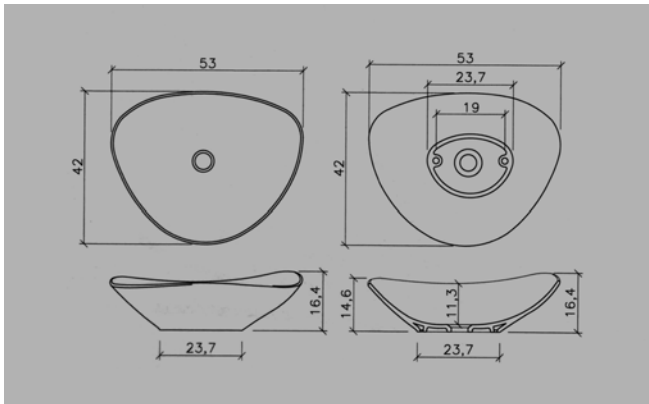

4 **E-7006**  
405x405x150 mm  
Tezgah üstü lavabo  
Over-the-counter basin

**Valdama**  
*Made in Italy*

1 **V-120 Sinfonia**  
530x420x164 mm  
Tezgah üstü lavabo  
Over-the-counter basin

2 **V-140 Piroga**  
650x380x155 mm  
Tezgah üstü lavabo  
Over-the-counter basin