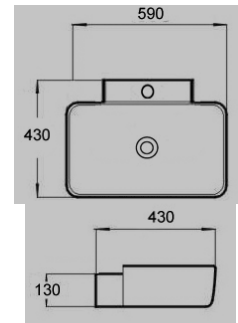

3 **E-5015**  
550x450x120 mm  
Tezgah üstü lavabo  
Over-the-counter basin

4 **E-5030**  
400x400x170 mm  
Tezgah üstü lavabo  
Over-the-counter basin

1 **E-5031**  
520x420x150 mm  
Tezgah üstü lavabo  
Over-the-counter basin

2 **E-5032**  
590x430x130 mm  
Tezgah üstü lavabo  
Over-the-counter basin

3 **E-5033**  
450x450x170 mm  
Tezgah üstü lavabo  
Over-the-counter basin

4 **E-5036**  
445x415x150 mm  
Tezgah üstü lavabo  
Over-the-counter basin