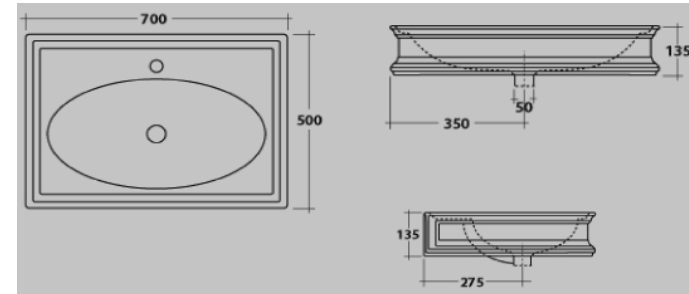

Made in Italy **meridiana**

1 **M-105 Majerling Travertine**  
700x500x135 mm  
Tezgah üstü lavabo  
Over-the-counter basin

2 **M-106 Majerling**  
700x500x135 mm  
Tezgah üstü lavabo  
Over-the-counter basin