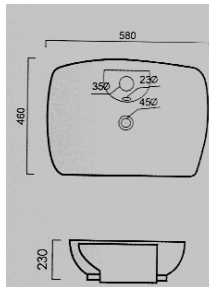

228 TL

148 TL

148 TL

248 TL

1 **E-5401**  
580x460x230 mm  
Tezgah üstü lavabo  
Over-the-counter basin

2 **E-5403**  
515x450x150 mm  
Tezgah üstü lavabo  
Over-the-counter basin

3 **E-5405**  
475x370x130 mm  
Tezgah üstü lavabo  
Over-the-counter basin