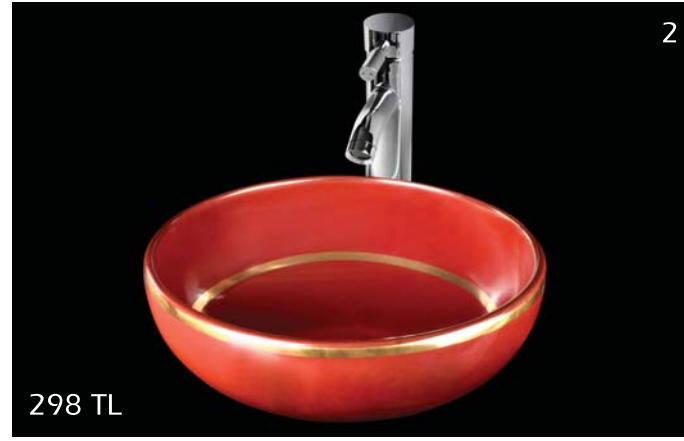

298 TL

298 TL

368 TL

408 TL