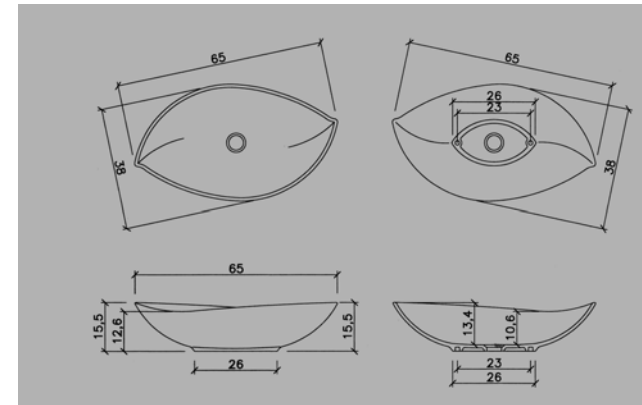

4 **E-7006**  
405x405x150 mm  
Tezgah üstü lavabo  
Over-the-counter basin

**Valdama**  
*Made in Italy*

1 **V-120 Sinfonia**  
530x420x164 mm  
Tezgah üstü lavabo  
Over-the-counter basin

2 **V-140 Piroga**  
650x380x155 mm  
Tezgah üstü lavabo  
Over-the-counter basin