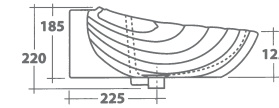

1 **M-103 Likos**
750x450x240 mm
Tezgah üstü lavabo
Over-the-counter basin

2 **M-104 Nettuno**
545x525x185 mm
Tezgah üstü lavabo
Over-the-counter basin