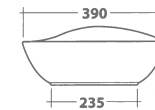

545 €

325 €

1 **M-101 Gilda**
810x560x290 mm
Tezgah üstü lavabo
Over-the-counter basin

2 **M-102 Paguro**
715x390x160 mm
Tezgah üstü lavabo
Over-the-counter basin