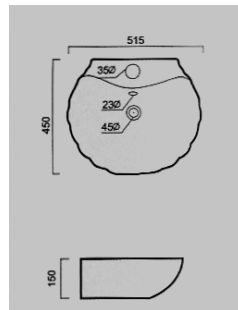

228 TL

148 TL

148 TL

248 TL

1 **E-5401**  
580x460x230 mm  
Tezgah üstü lavabo  
Over-the-counter basin

2 **E-5403**  
515x450x150 mm  
Tezgah üstü lavabo  
Over-the-counter basin

3 **E-5405**  
475x370x130 mm  
Tezgah üstü lavabo  
Over-the-counter basin