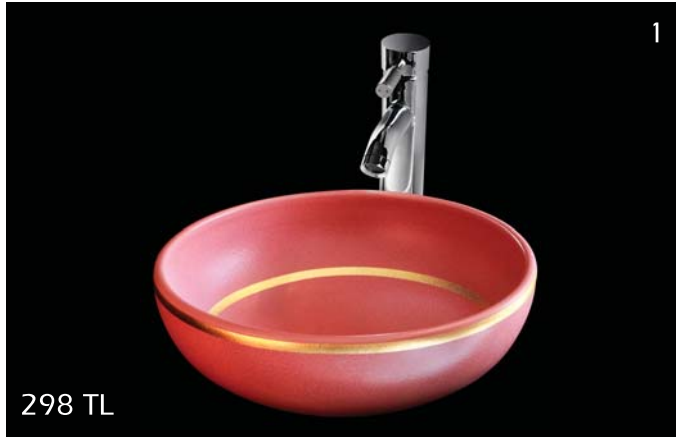

298 TL

298 TL

368 TL

408 TL