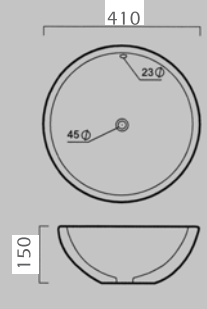

298 TL

298 TL

368 TL

408 TL

1 **E-7003**  
400x400x170 mm  
Tezgah üstü lavabo  
Over-the-counter basin

2 **E-7004**  
400x400x170 mm  
Tezgah üstü lavabo  
Over-the-counter basin

3 **E-7005**  
410x410x150 mm  
Tezgah üstü lavabo  
Over-the-counter basin