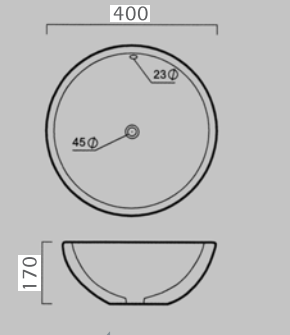

3 **E-7001**
400x400x170 mm
Tezgah üstü lavabo
Over-the-counter basin